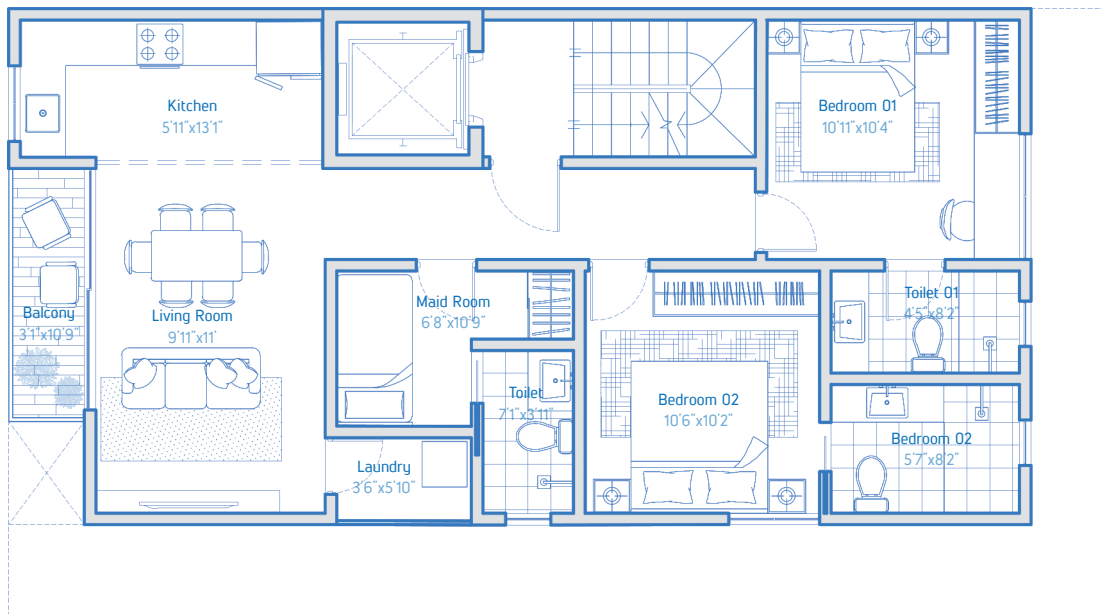

Hulhumale

TYPE 3 - 3 BEDROOMS

CONCEPT A

Apartment Size 87.6sqm 942.9sqft
 Plot Size 116.14sqm 1250sqft

Hulhumale

GROUND FLOOR CONCEPT B

Workspace	25.8sqm	277.8sqft
Parking/Garage	90.3sqm	972.2sqft
Plot Size	116.14sqm	1250sqft

Hulhumale

TYPE 1 - 1 + 1 STUDIO APARTMENT CONCEPT B

Apartment A Size 40.9sqm 440.2sqft
 Apartment B Size 40.1sqm 431.6sqft
 Plot Size 116.14sqm 1250sqft

Hulhumale

TYPE 2 - 2 BEDROOMS CONCEPT B

Apartment Size 83.8sqm 902.0sqft
Plot Size 116.14sqm 1250sqft

Hulhumale

TYPE 3 - 2 + 1
CONCEPT B

Apartment Size 83.8sqm 902.0sqft

Plot Size 116.14sqm 1250sqft

Hulhumale

TYPE 4 - DUPLEX L1 CONCEPT B

Apartment Size 85.2sqm 917.0sqft
 Plot Size 116.14sqm 1250sqft
 Hulhumale

TYPE 4 - DUPLEX L2 CONCEPT B

Apartment Size 74.6sqm 803sqft

Plot Size 116.14sqm 1250sqft

Hulhumale