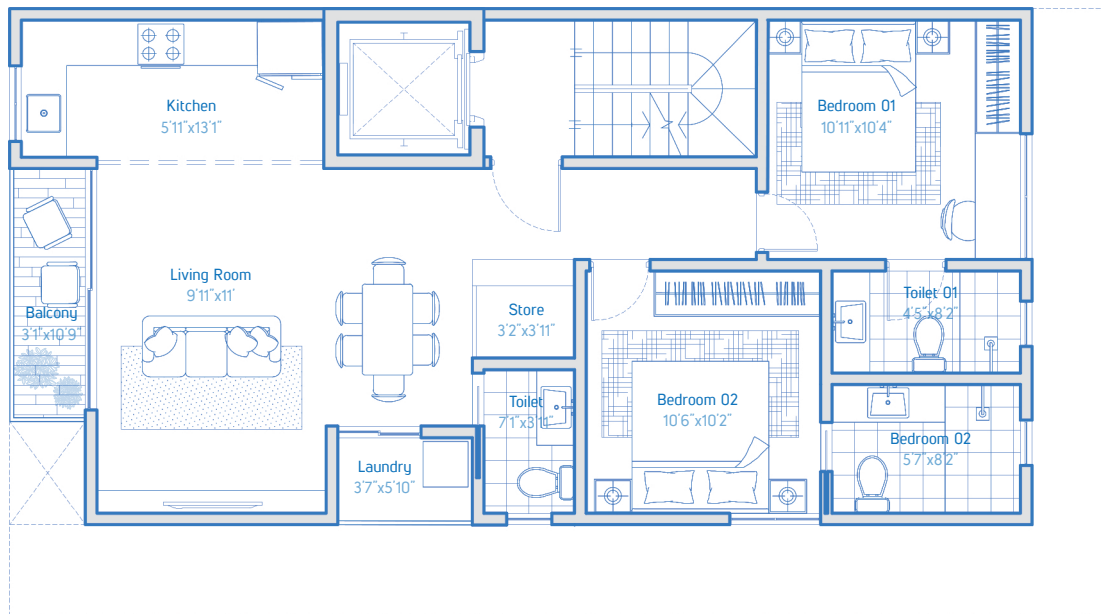

Hulhumale

TYPE 3 - 3 BEDROOMS

CONCEPT A

Apartment Size 87.6sqm 942.9sqft
 Plot Size 116.14sqm 1250sqft

Hulhumale

GROUND FLOOR CONCEPT B

Workspace	25.8sqm	277.8sqft
Parking/Garage	90.3sqm	972.2sqft
Plot Size	116.14sqm	1250sqft

Hulhumale

TYPE 1 - 1 + 1 STUDIO APARTMENT CONCEPT B

Apartment A Size 40.9sqm 440.2sqft
 Apartment B Size 40.1sqm 431.6sqft
 Plot Size 116.14sqm 1250sqft

Hulhumale

TYPE 2 - 2 BEDROOMS CONCEPT B

Apartment Size 83.8sqm 902.0sqft
Plot Size 116.14sqm 1250sqft

Hulhumale

TYPE 3 - 2 + 1
CONCEPT B

Apartment Size 83.8sqm 902.0sqft

Plot Size 116.14sqm 1250sqft

Hulhumale

TYPE 4 - DUPLEX L1 CONCEPT B

Apartment Size 85.2sqm 917.0sqft
 Plot Size 116.14sqm 1250sqft
 Hulhumale

TYPE 4 - DUPLEX L2 CONCEPT B

Apartment Size 74.6sqm 803sqft

Plot Size 116.14sqm 1250sqft

Hulhumale