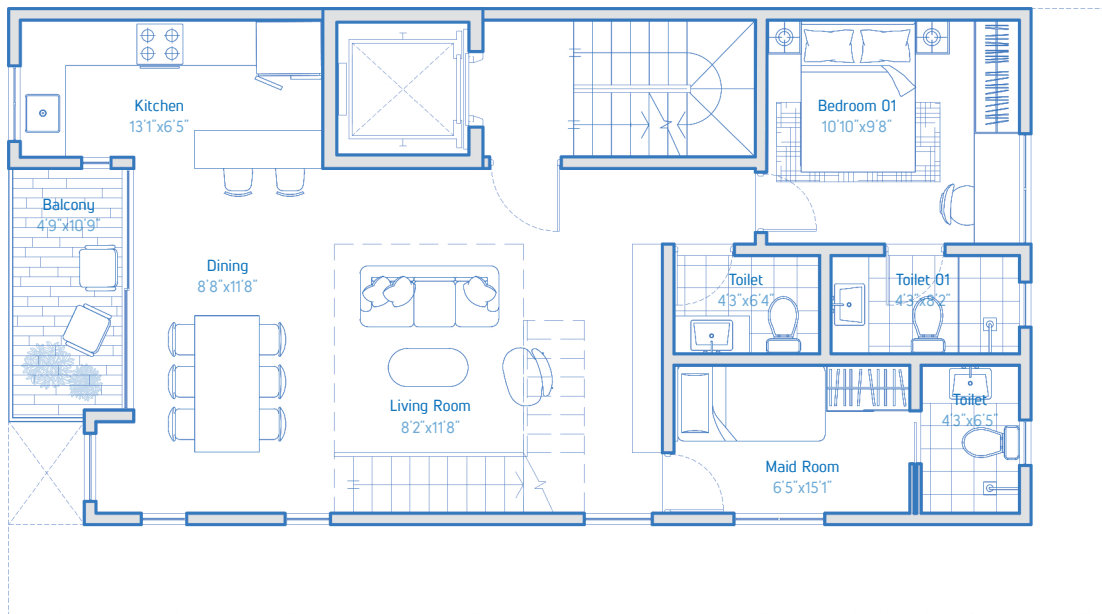

Hulhumale

TYPE 1 - 1 + 1 STUDIO APARTMENT CONCEPT B

Apartment A Size 40.9sqm 440.2sqft
 Apartment B Size 40.1sqm 431.6sqft
 Plot Size 116.14sqm 1250sqft

Hulhumale

TYPE 2 - 2 BEDROOMS CONCEPT B

Apartment Size 83.8sqm 902.0sqft
Plot Size 116.14sqm 1250sqft

Hulhumale

TYPE 3 - 2 + 1
CONCEPT B

Apartment Size 83.8sqm 902.0sqft

Plot Size 116.14sqm 1250sqft

Hulhumale

TYPE 4 - DUPLEX L1 CONCEPT B

Apartment Size 85.2sqm 917.0sqft
 Plot Size 116.14sqm 1250sqft
 Hulhumale

TYPE 4 - DUPLEX L2 CONCEPT B

Apartment Size 74.6sqm 803sqft

Plot Size 116.14sqm 1250sqft

Hulhumale