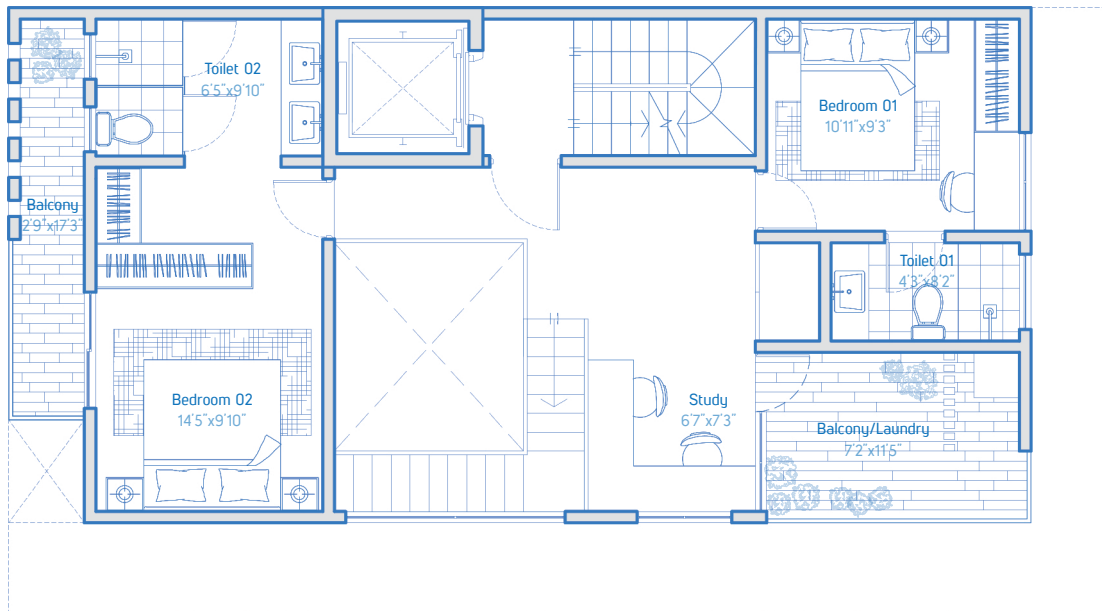

Hulhumale

TYPE 1 - 1 + 1 STUDIO APARTMENT CONCEPT B

Apartment A Size 40.9sqm 440.2sqft
 Apartment B Size 40.1sqm 431.6sqft
 Plot Size 116.14sqm 1250sqft

Hulhumale

TYPE 2 - 2 BEDROOMS CONCEPT B

Apartment Size 83.8sqm 902.0sqft
Plot Size 116.14sqm 1250sqft

Hulhumale

TYPE 3 - 2 + 1
CONCEPT B

Apartment Size 83.8sqm 902.0sqft

Plot Size 116.14sqm 1250sqft

Hulhumale

TYPE 4 - DUPLEX L1 CONCEPT B

Apartment Size 85.2sqm 917.0sqft
 Plot Size 116.14sqm 1250sqft
 Hulhumale

TYPE 4 - DUPLEX L2 CONCEPT B

Apartment Size 74.6sqm 803sqft

Plot Size 116.14sqm 1250sqft

Hulhumale