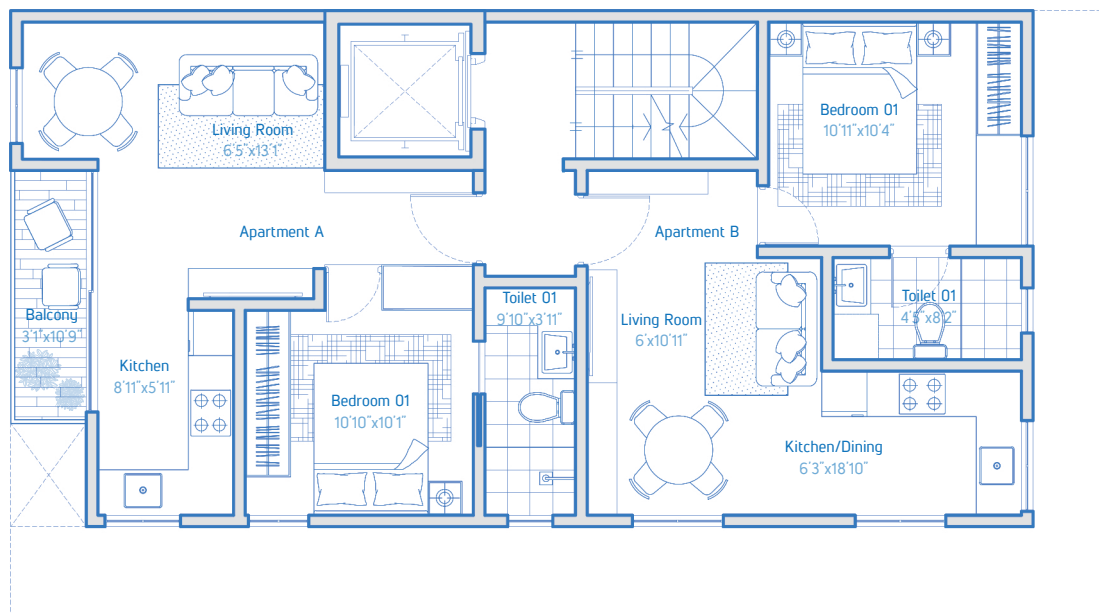

Hulhumale

TYPE 3 - 3 BEDROOMS

CONCEPT A

Apartment Size 87.6sqm 942.9sqft
 Plot Size 116.14sqm 1250sqft

Hulhumale

GROUND FLOOR CONCEPT B

Workspace	25.8sqm	277.8sqft
Parking/Garage	90.3sqm	972.2sqft
Plot Size	116.14sqm	1250sqft

Hulhumale

TYPE 1 - 1 + 1 STUDIO APARTMENT CONCEPT B

Apartment A Size 40.9sqm 440.2sqft
 Apartment B Size 40.1sqm 431.6sqft
 Plot Size 116.14sqm 1250sqft

Hulhumale

TYPE 2 - 2 BEDROOMS CONCEPT B

Apartment Size 83.8sqm 902.0sqft
Plot Size 116.14sqm 1250sqft

Hulhumale

TYPE 3 - 2 + 1
CONCEPT B

Apartment Size 83.8sqm 902.0sqft

Plot Size 116.14sqm 1250sqft

Hulhumale

TYPE 4 - DUPLEX L1 CONCEPT B

Apartment Size 85.2sqm 917.0sqft
 Plot Size 116.14sqm 1250sqft
 Hulhumale

TYPE 4 - DUPLEX L2 CONCEPT B

Apartment Size 74.6sqm 803sqft

Plot Size 116.14sqm 1250sqft

Hulhumale