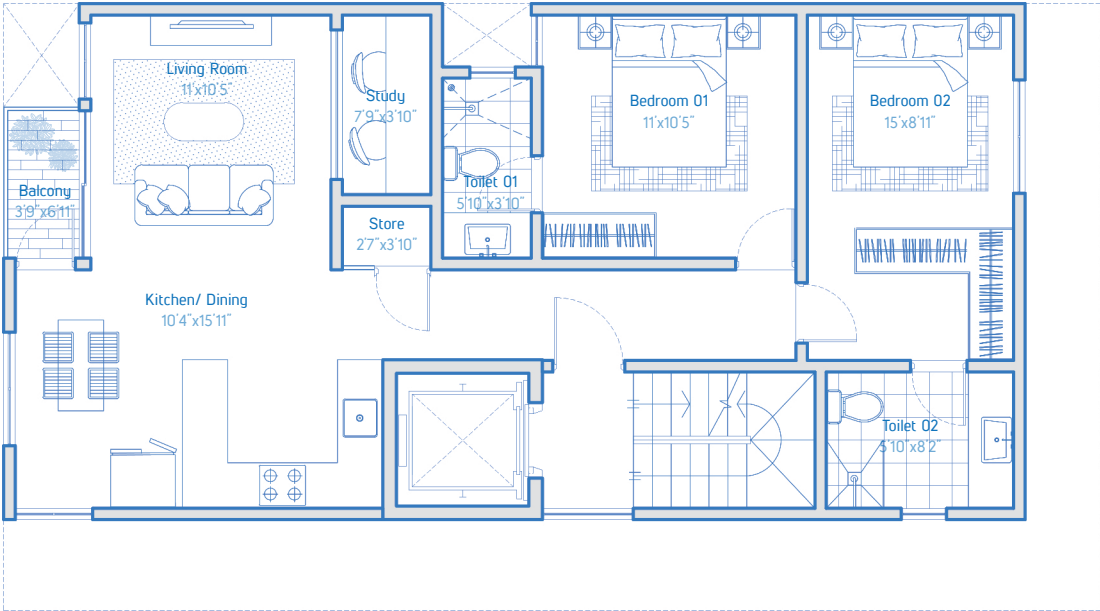

BINVERIYA CONCEPTS

TYPE 1 - 1 + 1 STUDIO APARTMENT CONCEPT A

Apartment A Size	35.8sqm	385.3sqft
Apartment B Size	39.1sqm	420.9sqft
Plot Size	116.14sqm	1250sqft

Hulhumale

TYPE 2 - 2 BEDROOMS CONCEPT A

Apartment Size 87.6sqm 942.9sqft
 Plot Size 116.14sqm 1250sqft

Hulhumale

TYPE 3 - 3 BEDROOMS

CONCEPT A

Apartment Size 87.6sqm 942.9sqft
 Plot Size 116.14sqm 1250sqft

Hulhumale

GROUND FLOOR CONCEPT B

Workspace	25.8sqm	277.8sqft
Parking/Garage	90.3sqm	972.2sqft
Plot Size	116.14sqm	1250sqft

Hulhumale

TYPE 1 - 1 + 1 STUDIO APARTMENT CONCEPT B

Apartment A Size 40.9sqm 440.2sqft
 Apartment B Size 40.1sqm 431.6sqft
 Plot Size 116.14sqm 1250sqft

Hulhumale

TYPE 2 - 2 BEDROOMS CONCEPT B

Apartment Size 83.8sqm 902.0sqft
Plot Size 116.14sqm 1250sqft

TYPE 4 - DUPLEX L2 CONCEPT B

Apartment Size 74.6sqm 803sqft

Plot Size 116.14sqm 1250sqft

Hulhumale