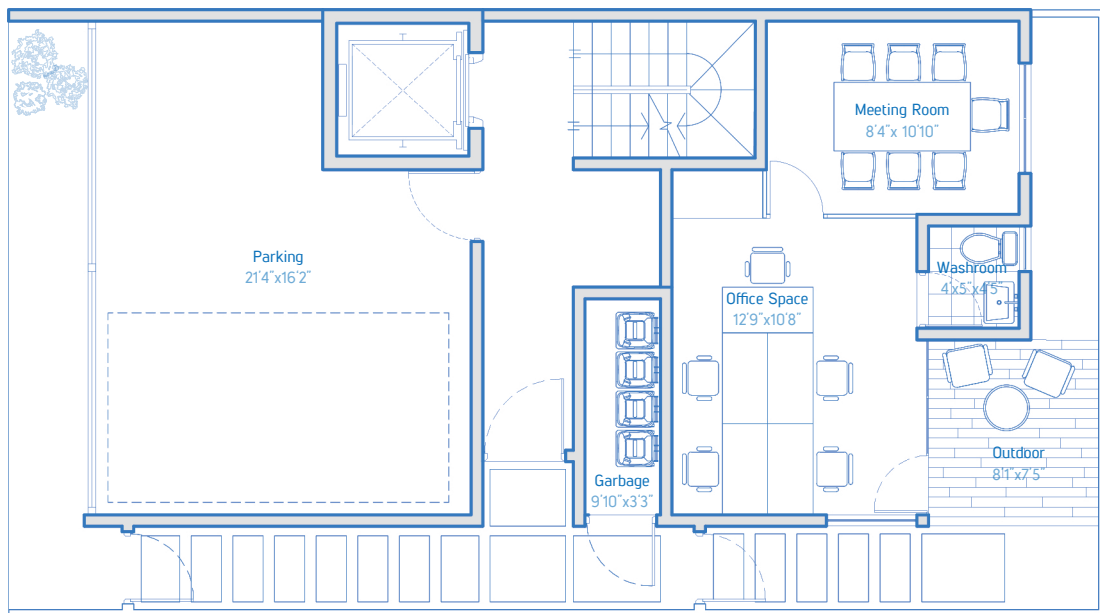

Hulhumale

TYPE 3 - 3 BEDROOMS

CONCEPT A

Apartment Size 87.6sqm 942.9sqft
 Plot Size 116.14sqm 1250sqft

Hulhumale

GROUND FLOOR CONCEPT B

Workspace	25.8sqm	277.8sqft
Parking/Garage	90.3sqm	972.2sqft
Plot Size	116.14sqm	1250sqft

Hulhumale

TYPE 1 - 1 + 1 STUDIO APARTMENT CONCEPT B

Apartment A Size 40.9sqm 440.2sqft
 Apartment B Size 40.1sqm 431.6sqft
 Plot Size 116.14sqm 1250sqft

Hulhumale

TYPE 2 - 2 BEDROOMS CONCEPT B

Apartment Size 83.8sqm 902.0sqft
Plot Size 116.14sqm 1250sqft

Hulhumale

TYPE 3 - 2 + 1
CONCEPT B

Apartment Size 83.8sqm 902.0sqft

Plot Size 116.14sqm 1250sqft

Hulhumale

TYPE 4 - DUPLEX L1 CONCEPT B

Apartment Size 85.2sqm 917.0sqft
 Plot Size 116.14sqm 1250sqft
 Hulhumale

TYPE 4 - DUPLEX L2 CONCEPT B

Apartment Size 74.6sqm 803sqft

Plot Size 116.14sqm 1250sqft

Hulhumale