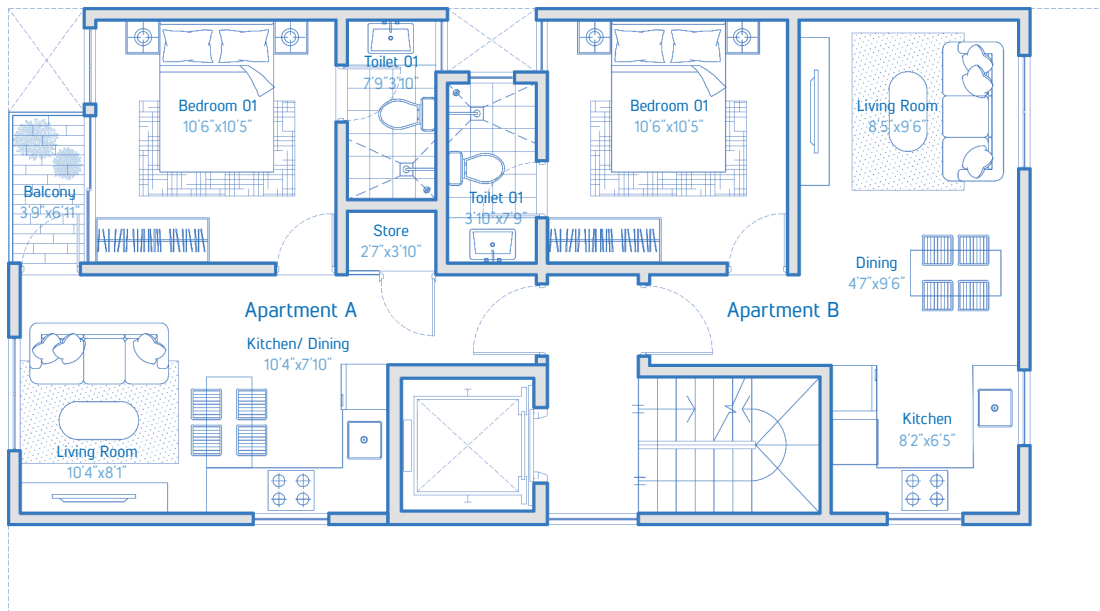

BINVERIYA CONCEPTS

TYPE 1 - 1 + 1 STUDIO APARTMENT CONCEPT A

Apartment A Size	35.8sqm	385.3sqft
Apartment B Size	39.1sqm	420.9sqft
Plot Size	116.14sqm	1250sqft

Hulhumale

TYPE 2 - 2 BEDROOMS CONCEPT A

Apartment Size 87.6sqm 942.9sqft
 Plot Size 116.14sqm 1250sqft

Hulhumale

TYPE 3 - 3 BEDROOMS

CONCEPT A

Apartment Size 87.6sqm 942.9sqft
 Plot Size 116.14sqm 1250sqft

Hulhumale

GROUND FLOOR CONCEPT B

Workspace	25.8sqm	277.8sqft
Parking/Garage	90.3sqm	972.2sqft
Plot Size	116.14sqm	1250sqft

Hulhumale

TYPE 1 - 1 + 1 STUDIO APARTMENT CONCEPT B

Apartment A Size 40.9sqm 440.2sqft
 Apartment B Size 40.1sqm 431.6sqft
 Plot Size 116.14sqm 1250sqft

Hulhumale

TYPE 2 - 2 BEDROOMS CONCEPT B

Apartment Size 83.8sqm 902.0sqft
Plot Size 116.14sqm 1250sqft

TYPE 4 - DUPLEX L2 CONCEPT B

Apartment Size 74.6sqm 803sqft

Plot Size 116.14sqm 1250sqft

Hulhumale