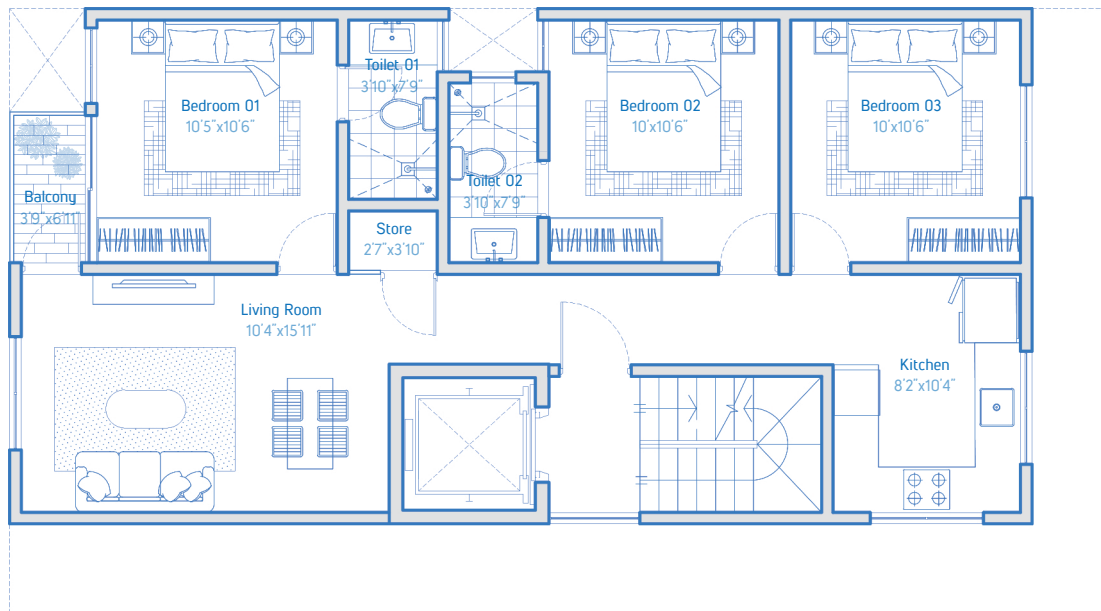

BINVERIYA CONCEPTS

TYPE 1 - 1 + 1 STUDIO APARTMENT CONCEPT A

Apartment A Size	35.8sqm	385.3sqft
Apartment B Size	39.1sqm	420.9sqft
Plot Size	116.14sqm	1250sqft

Hulhumale

TYPE 2 - 2 BEDROOMS CONCEPT A

Apartment Size 87.6sqm 942.9sqft
 Plot Size 116.14sqm 1250sqft

Hulhumale

TYPE 3 - 3 BEDROOMS

CONCEPT A

Apartment Size 87.6sqm 942.9sqft
 Plot Size 116.14sqm 1250sqft

Hulhumale

GROUND FLOOR CONCEPT B

Workspace	25.8sqm	277.8sqft
Parking/Garage	90.3sqm	972.2sqft
Plot Size	116.14sqm	1250sqft

Hulhumale

TYPE 1 - 1 + 1 STUDIO APARTMENT CONCEPT B

Apartment A Size 40.9sqm 440.2sqft
 Apartment B Size 40.1sqm 431.6sqft
 Plot Size 116.14sqm 1250sqft

Hulhumale

TYPE 2 - 2 BEDROOMS CONCEPT B

Apartment Size 83.8sqm 902.0sqft
Plot Size 116.14sqm 1250sqft

TYPE 4 - DUPLEX L2 CONCEPT B

Apartment Size 74.6sqm 803sqft

Plot Size 116.14sqm 1250sqft

Hulhumale